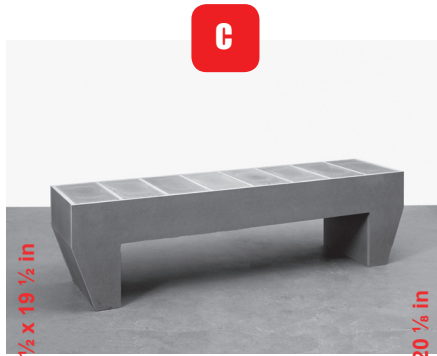

D: 84 x 44.5 x 82 cm / 35 x 19 1/2 x 32 1/4 in

L: 89 x 96.6 x 81.5 cm / 35 x 38 x 32 1/8 in

C: 83 x 194.4 x 49.5 cm / 20 7/8 x 76 1/2 x 19 1/2 in

E: 53 x 190.5 x 51 cm / 20 7/8 x 75 x 20 1/8 in

G: 48 x 96.5 x 50.9 cm / 18 7/8 x 38 x 20 in

F: 48 x 99.3 x 49.5 cm / 18 7/8 x 39 1/8 x 19 1/2 in

H: 80 x 99.2 x 96.6 cm / 31 1/2 x 39 1/8 x 38 in

K: 26.5 x 26.5 x 44 cm / 10 5/8 x 10 5/8 x 17 5/8 in

**Sarah Lucas Furniture**  
MDF, breeze blocks  
numbered edition  
signed and stamped

M: 85.4 x 196.4 x 77 cm / 33 5/8 x 77 3/8 x 30 5/8 in

J: 243.5 x 243.5 x 44 cm / 95 3/4 x 95 3/4 x 17 5/8 in

B: 85 x 74.6 x 74 cm / 33 1/2 x 29 3/8 x 29 1/8 in

I: 85 x 75 x 74 cm / 33 1/2 x 29 1/2 x 29 1/8 in